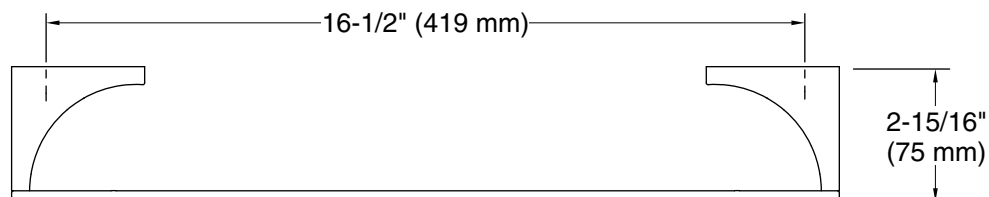

Technical Information

All product dimensions are nominal.

Installation Type: Wall-mount

Material: Zinc, Stainless Steel

Notes

Install this product according to the installation instructions.

CAUTION: Risk of personal injury. Do not install these products in any area where they are likely to be used inadvertently as a grab bar or support bar. These products are not designed or intended for use as a grab bar or support bar.