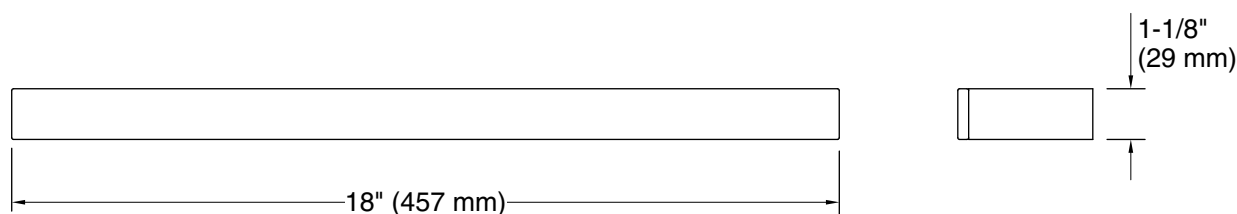

Technical Information

All product dimensions are nominal.

Installation Type: Wall-mount

Material: Zinc, Stainless Steel

Notes

Install this product according to the installation instructions.

CAUTION: Risk of personal injury. Do not install these products in any area where they are likely to be used inadvertently as a grab bar or support bar. These products are not designed or intended for use as a grab bar or support bar.